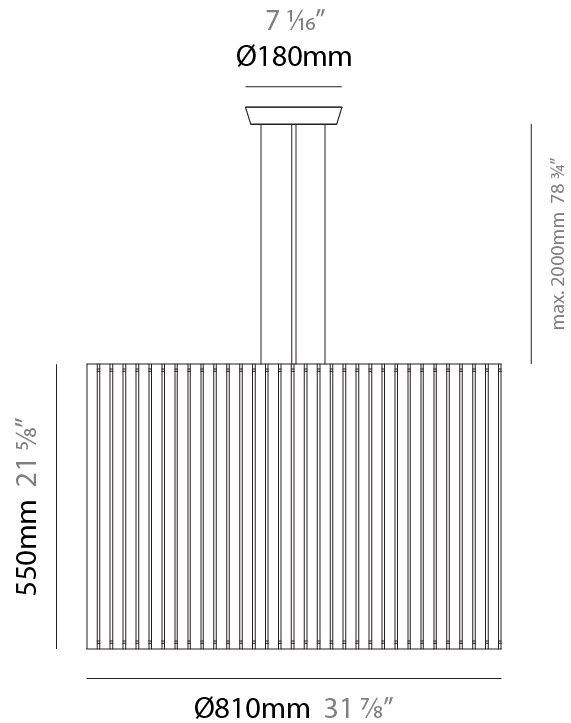

PROJECT _____
TYPE _____
SPECIFIER _____
QUANTITY _____
DATE _____

LUZ OCULTA WOOD SUSPENSION

D51035- _____ - _____
base number   Finish   Finish
                         Options   Options

1. To build a product code in our configurator select the specify button on the base model # product page
2. To build a manual product code on this datasheet choose from the options listed below in blue font and add the suffix to the base model #

GENERAL

Series: Luz Oculta
Subseries: Luz Oculta Wood
Brand: Fambuena
Division: Design
Mounting Type: Suspension
Mounting Location: Ceiling
Subcategory: Pendant

PHYSICAL

Shape: Rectangle
Diameter (mm): 810
Diameter (in): 31 ⁷/₈
Height (mm): 550
Height (in): 21 ⁵/₈
Light Distribution: Direct / Indirect
Fixture Finish: [DOW / NAT](#)
Holder Finish: BRA / BRZ
Fixture Material: Metal / Wood
Cable Details: Cable length 2000mm / 79"

ELECTRICAL

Number of Lamps: 3
Lamp Type: LED Retrofit
Lamp Shape: A19
Bulb Included: Bulb Not Included
Total Output Wattage (W): 36
Max. Wattage Per Lamp (W): 12
Lamp Base: E26
Input Voltage (V): 120
Upon Request: 277Vac / GU24

LED

OPTICAL

RATINGS AND CERTIFICATIONS

Certified By: Certified for North American Standards
IP rating: IP20