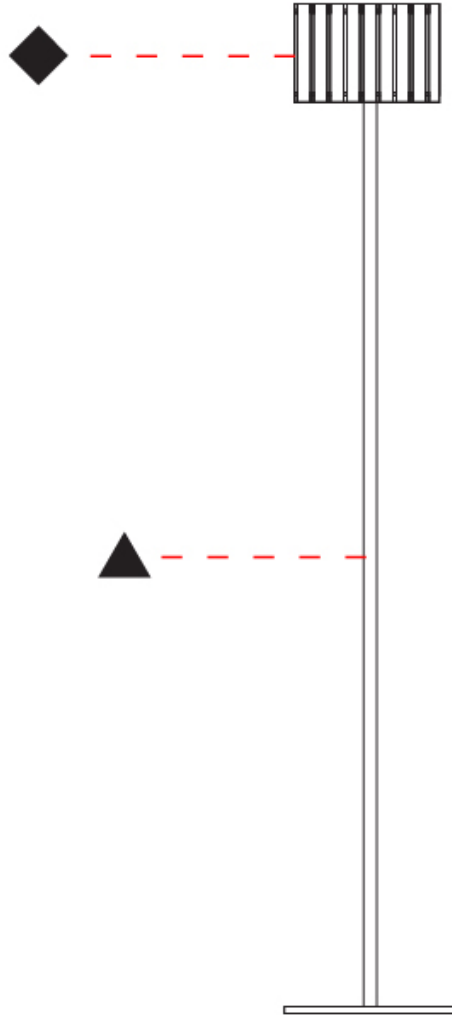

LUZ OCULTA WOOD PORTABLE

D54032-

PROJECT

TYPE

SPECIFIER

QUANTITY

DATE

D