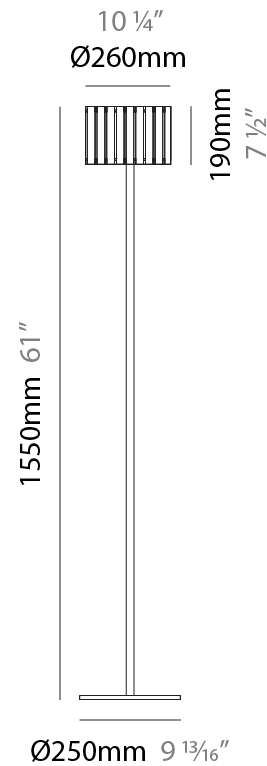

PROJECT	
TYPE	
SPECIFIER	
QUANTITY	
DATE	

LUZ OCULTA WOOD PORTABLE

D54032- -
base number   Finish Options   Finish Options

1. To build a product code in our configurator select the specify button on the base model # product page
2. To build a manual product code on this datasheet choose from the options listed below in blue font and add the suffix to the base model #

GENERAL

Series: Luz Oculta
Subseries: Luz Oculta Wood
Brand: Fambuena
Division: Design
Mounting Type: Portable
Mounting Location: Floor
Subcategory: Floor

PHYSICAL

Shape: Cylinder
Diameter (mm): 260
Diameter (in): 10 ¼
Height (mm): 1550
Height (in): 61
Light Distribution: Direct / Indirect
Fixture Finish: DOW / NAT
Holder Finish: BRA / BRZ
Fixture Material: Metal / Wood
Upon Request: Bolt Down

ELECTRICAL

Number of Lamps: 1
Lamp Type: LED Retrofit
Lamp Shape: B10
Bulb Included: Bulb Not Included
Max. Wattage Per Lamp (W): 4
Lamp Base: E12
Input Voltage (V): 120

LED

OPTICAL

RATINGS AND CERTIFICATIONS

Certified By: Certified for North American Standards
IP rating: IP20