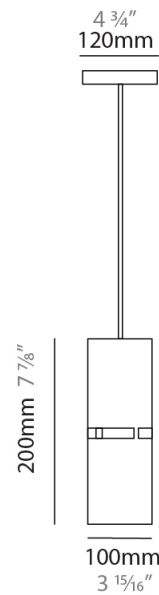

LUZ OCULTA METAL SUSPENSION

D51034-

base number   Finish
Options

PROJECT	_____
TYPE	_____
SPECIFIER	_____
QUANTITY	_____
DATE	_____

1. To build a product code in our configurator select the specify button on the base model # product page
2. To build a manual product code on this datasheet choose from the options listed below in blue font and add the suffix to the base model #

GENERAL

Series: Luz Oculta
Subseries: Luz Oculta Metal
Brand: Fambuena
Division: Design
Mounting Type: Suspension
Mounting Location: Ceiling
Subcategory: Pendant

PHYSICAL

Shape: Rectangle
Diameter (mm): 100
Diameter (in): 3 ¹⁵/₁₆
Height (mm): 200
Height (in): 7 ⁷/₈
Light Distribution: Direct / Indirect
Fixture Finish: [BRA](#) / [BRZ](#) / [ABR](#)
Fixture Material: Metal
Cable Details: Cable length 2000mm / 79"

ELECTRICAL

Number of Lamps: 1
Lamp Type: LED Retrofit
Lamp Shape: T4
Bulb Included: Bulb Not Included
Max. Wattage Per Lamp (W): 5
Lamp Base: G9
Input Voltage (V): 120

LED

OPTICAL

RATINGS AND CERTIFICATIONS

Certified By: Certified for North American Standards
IP rating: IP20