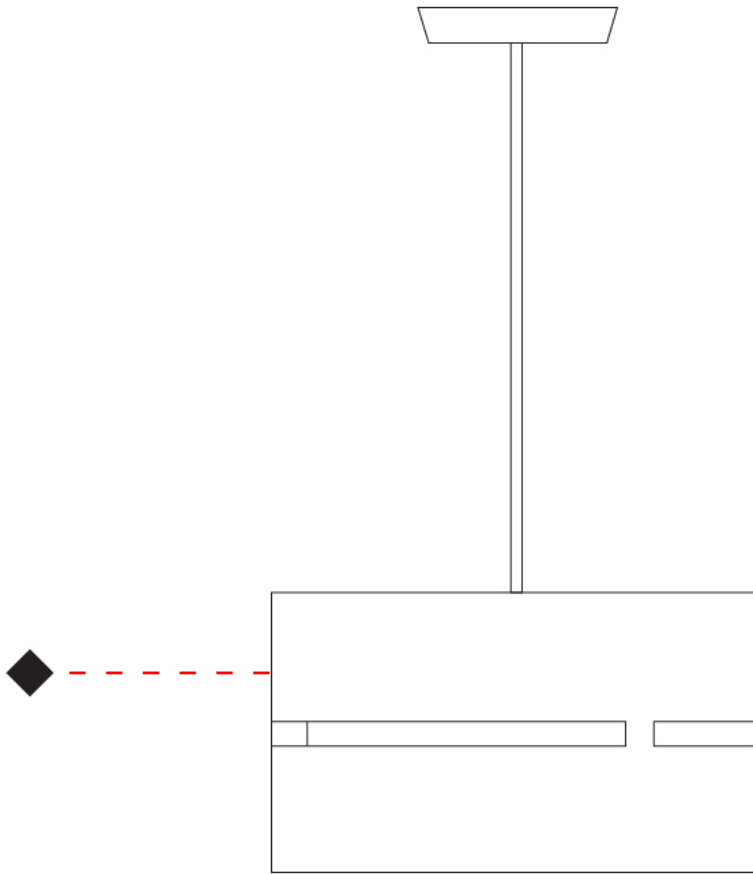

LUZ OCULTA METAL SUSPENSION

D51031-

PROJECT _____

TYPE _____

SPECIFIER _____

QUANTITY _____

DATE _____

D