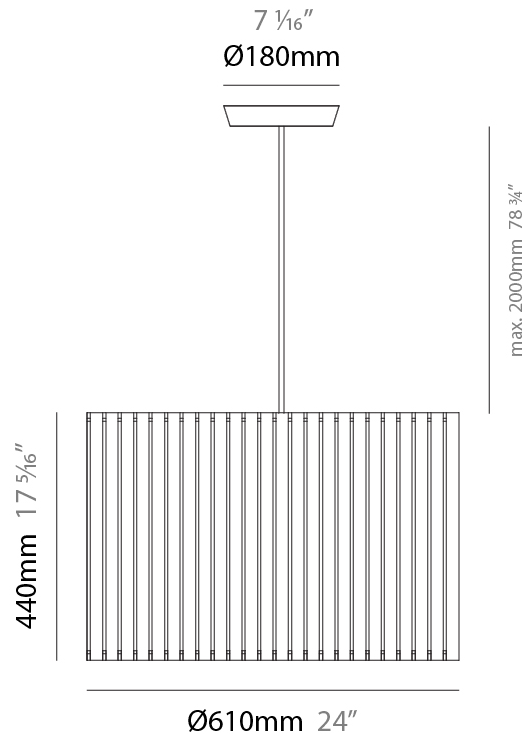

PROJECT	_____
TYPE	_____
SPECIFIER	_____
QUANTITY	_____
DATE	_____

LUZ OCULTA WOOD SUSPENSION

D51037- _____ - _____
base number   Finish Options   Finish Options

1. To build a product code in our configurator select the specify button on the base model # product page
2. To build a manual product code on this datasheet choose from the options listed below in blue font and add the suffix to the base model #

GENERAL

Series: Luz Oculta
Subseries: Luz Oculta Wood
Brand: Fambuena
Division: Design
Mounting Type: Suspension
Mounting Location: Ceiling
Subcategory: Pendant

PHYSICAL

Shape: Rectangle
Diameter (mm): 610
Diameter (in): 24
Height (mm): 440
Height (in): 17 ⁵/₁₆
Light Distribution: Direct / Indirect
Fixture Finish: DOW / NAT
Holder Finish: BRA / BRZ
Fixture Material: Metal / Wood
Cable Details: Cable length 2000mm / 79"

ELECTRICAL

Number of Lamps: 1
Lamp Type: LED Retrofit
Lamp Shape: A19
Bulb Included: Bulb Not Included
Max. Wattage Per Lamp (W): 12
Lamp Base: E26
Input Voltage (V): 120
Upon Request: 277Vac / GU24

LED

OPTICAL

RATINGS AND CERTIFICATIONS

Certified By: Certified for North American Standards
IP rating: IP20