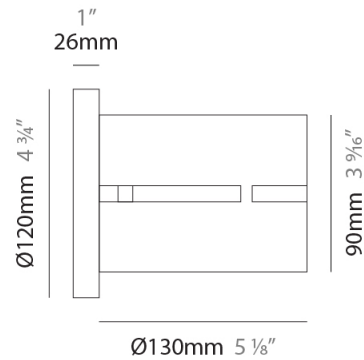

PROJECT
TYPE
SPECIFIER
QUANTITY
DATE

LUZ OCULTA METAL SURFACE

D53027-

base number   Finish
Options

1. To build a product code in our configurator select the specify button on the base model # product page
2. To build a manual product code on this datasheet choose from the options listed below in blue font and add the suffix to the base model #

GENERAL

Series: Luz Oculta
Subseries: Luz Oculta Metal
Brand: Fambuena
Division: Design
Mounting Type: Surface
Mounting Location: Wall
Subcategory: Ambient

PHYSICAL

Shape: Cylinder
Diameter (mm): 130
Diameter (in): 5 1/8
Height (mm): 120
Depth (mm): 156
Height (in): 4 3/4
Depth (in): 6 1/8
Light Distribution: Direct / Indirect
Fixture Finish: [BRA](#) / [BRZ](#) / [ABR](#)
Fixture Material: Metal

ELECTRICAL

Number of Lamps: 1
Lamp Type: LED Retrofit
Lamp Shape: T4
Bulb Included: Bulb Not Included
Max. Wattage Per Lamp (W): 5
Lamp Base: G9
Input Voltage (V): 120

LED

OPTICAL

RATINGS AND CERTIFICATIONS

Certified By: Certified for North American Standards
IP rating: IP20