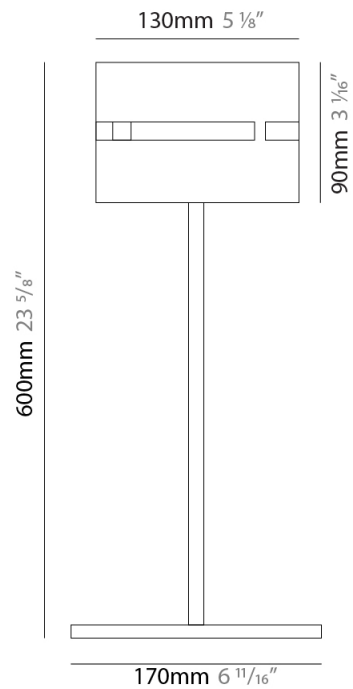

LUZ OCULTA METAL PORTABLE

D54026-

base number   Finish
Options

1. To build a product code in our configurator select the specify button on the base model # product page
2. To build a manual product code on this datasheet choose from the options listed below in blue font and add the suffix to the base model #

GENERAL

Series: Luz Oculta
Subseries: Luz Oculta Metal
Brand: Fambuena
Division: Design
Mounting Type: Portable
Mounting Location: Table
Subcategory: Table

PHYSICAL

Shape: Cylinder
Diameter (mm): 120
Diameter (in): 4 ¾
Height (mm): 500
Height (in): 19 11/16
Light Distribution: Direct / Indirect
Fixture Finish: [BRA](#) / [BRZ](#) / [ABR](#)
Fixture Material: Metal
Upon Request: Bolt Down

ELECTRICAL

Number of Lamps: 1
Lamp Type: LED Retrofit
Lamp Shape: T4
Bulb Included: Bulb Not Included
Max. Wattage Per Lamp (W): 5
Lamp Base: G9
Input Voltage (V): 120

LED

OPTICAL

RATINGS AND CERTIFICATIONS

Certified By: Certified for North American Standards
IP rating: IP20

PROJECT	_____
TYPE	_____
SPECIFIER	_____
QUANTITY	_____
DATE	_____