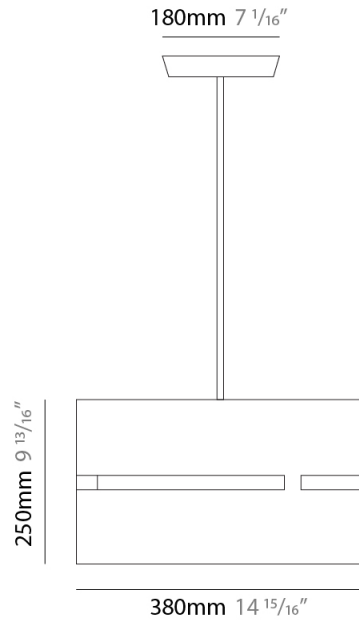

LUZ OCULTA METAL SUSPENSION

D51031-

base number   Finish
Options

1. To build a product code in our configurator select the specify button on the base model # product page
2. To build a manual product code on this datasheet choose from the options listed below in blue font and add the suffix to the base model #

GENERAL

Series: Luz Oculta
Subseries: Luz Oculta Metal
Brand: Fambuena
Division: Design
Mounting Type: Suspension
Mounting Location: Ceiling
Subcategory: Pendant

PHYSICAL

Shape: Rectangle
Diameter (mm): 380
Diameter (in): 14 ¹⁵/₁₆
Height (mm): 250
Height (in): 10
Light Distribution: Direct / Indirect
Fixture Finish: [BRA](#) / [BRZ](#) / [ABR](#)
Fixture Material: Metal
Cable Details: Cable length 2000mm / 79"

ELECTRICAL

Number of Lamps: 1
Lamp Type: LED Retrofit
Lamp Shape: A19
Bulb Included: Bulb Not Included
Max. Wattage Per Lamp (W): 8
Lamp Base: E26
Input Voltage (V): 120
Upon Request: 277Vac / GU24

LED

OPTICAL

RATINGS AND CERTIFICATIONS

Certified By: Certified for North American Standards
IP rating: IP20