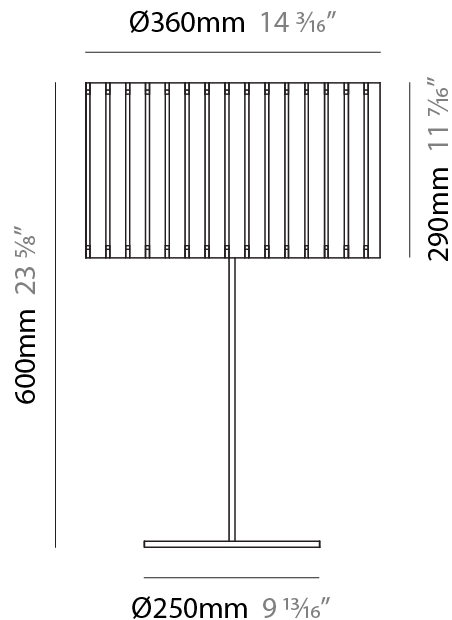

LUZ OCULTA WOOD PORTABLE

D54036-

base number   Finish Options   Finish Options

1. To build a product code in our configurator select the specify button on the base model # product page
2. To build a manual product code on this datasheet choose from the options listed below in blue font and add the suffix to the base model #

GENERAL

Series: Luz Oculta
Subseries: Luz Oculta Wood
Brand: Fambuena
Division: Design
Mounting Type: Portable
Mounting Location: Table
Subcategory: Table

PHYSICAL

Shape: Cylinder
Diameter (mm): 360
Diameter (in): 14 ³/₁₆
Height (mm): 600
Height (in): 23 ⁵/₈
Light Distribution: Direct / Indirect
Fixture Finish: [DOW](#) / [NAT](#)
Holder Finish: BRA / BRZ
Fixture Material: Metal / Wood
Upon Request: Bolt Down

ELECTRICAL

Number of Lamps: 1
Lamp Type: LED Retrofit
Lamp Shape: A19
Bulb Included: Bulb Not Included
Max. Wattage Per Lamp (W): 7
Lamp Base: E26
Input Voltage (V): 120
Upon Request: 277Vac / GU24

LED

OPTICAL

RATINGS AND CERTIFICATIONS

Certified By: CSA Certified to UL and CSA Standards
IP rating: IP20