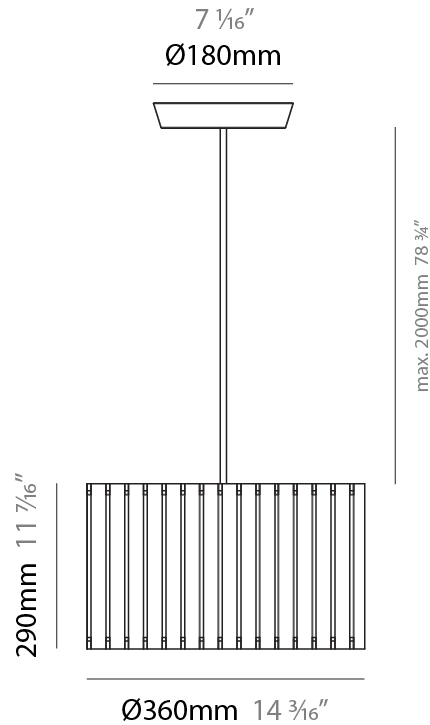

LUZ OCULTA WOOD SUSPENSION

D51039- _____ - _____

base number   Finish Options   Finish Options

1. To build a product code in our configurator select the specify button on the base model # product page
2. To build a manual product code on this datasheet choose from the options listed below in blue font and add the suffix to the base model #

GENERAL

Series: Luz Oculta
Subseries: Luz Oculta Wood
Brand: Fambuena
Division: Design
Mounting Type: Suspension
Mounting Location: Ceiling
Subcategory: Pendant

PHYSICAL

Shape: Rectangle
Diameter (mm): 360
Diameter (in): 14 ³/₁₆
Height (mm): 290
Height (in): 11 ⁷/₁₆
Light Distribution: Direct / Indirect
Fixture Finish: DOW / NAT
Holder Finish: BRA / BRZ
Fixture Material: Metal / Wood
Cable Details: Cable length 2000mm / 79"

ELECTRICAL

Number of Lamps: 1
Lamp Type: LED Retrofit
Lamp Shape: A19
Bulb Included: Bulb Not Included
Max. Wattage Per Lamp (W): 7
Lamp Base: E26
Input Voltage (V): 120
Upon Request: 277Vac / GU24

LED

OPTICAL

RATINGS AND CERTIFICATIONS

Certified By: Certified for North American Standards
IP rating: IP20

PROJECT
TYPE
SPECIFIER
QUANTITY
DATE